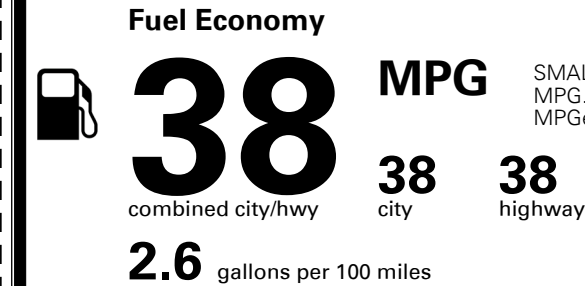

EPA DOT Fuel Economy and Environment

Gasoline Vehicle

SMALL SUVs range from 14 to 129 MPG. The best vehicle rates 132 MPGe.

You save $2,250
in fuel costs
over 5 years
compared to the
average new vehicle.

Annual fuel cost $1,150

Fuel Economy & Greenhouse Gas Rating (tailpipe only)